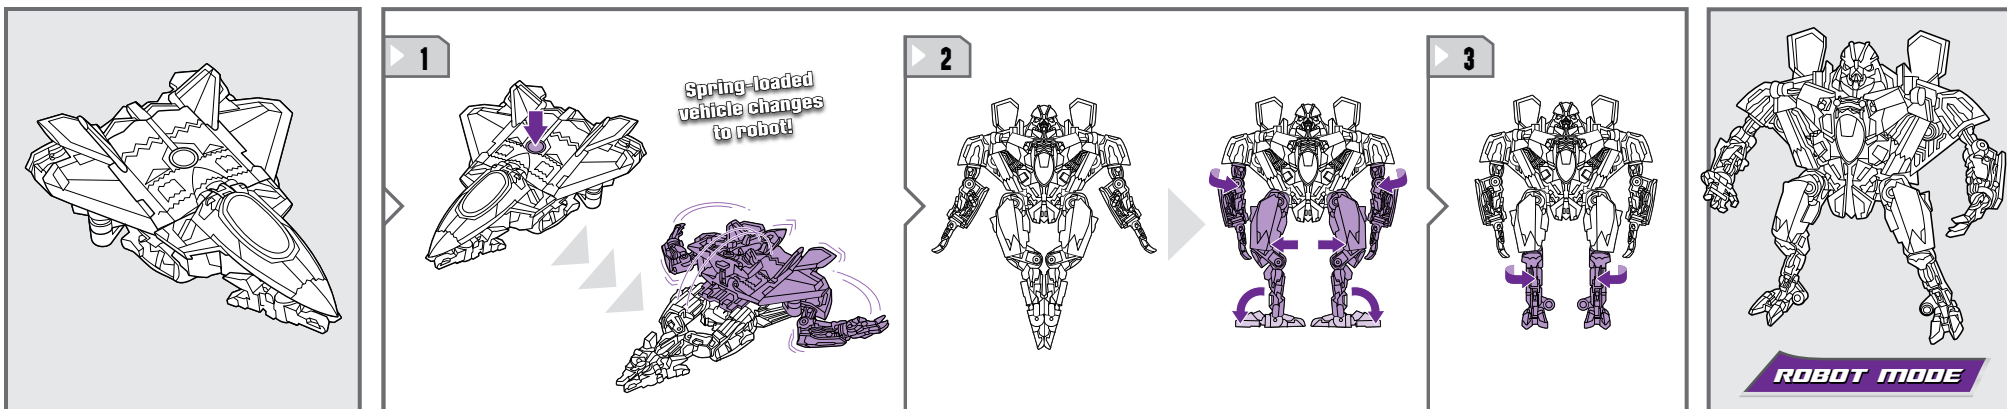

TRANSFORMERS

AGES 4+

19824/98467 Asst.

ACTIVATORS™

NOTE: Some parts are made to detach if excessive force is applied and are designed to be reattached if separation occurs. Adult supervision may be necessary for younger children.

CHANGING TO VEHICLE

CHANGING TO ROBOT

Some poses may require hand support.

Retain instructions for future reference.

© 2010 DreamWorks LLC and Paramount Pictures Corporation
® and/or TM® & © 2010 Hasbro. All Rights Reserved.
TM & ® denote U.S. Trademarks.
Manufactured under license from Tomy Company, Ltd.