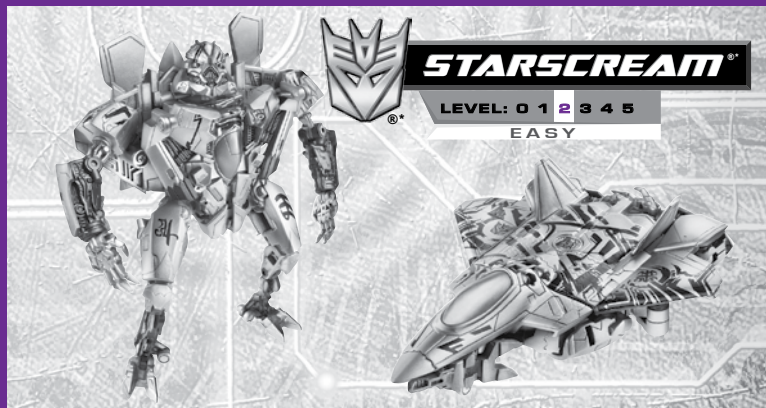

TRANSFORMERS

AGES 4+

19824/98467 Asst.

ACTIVATORS™

NOTE: Some parts are made to detach if excessive force is applied and are designed to be reattached if separation occurs. Adult supervision may be necessary for younger children.