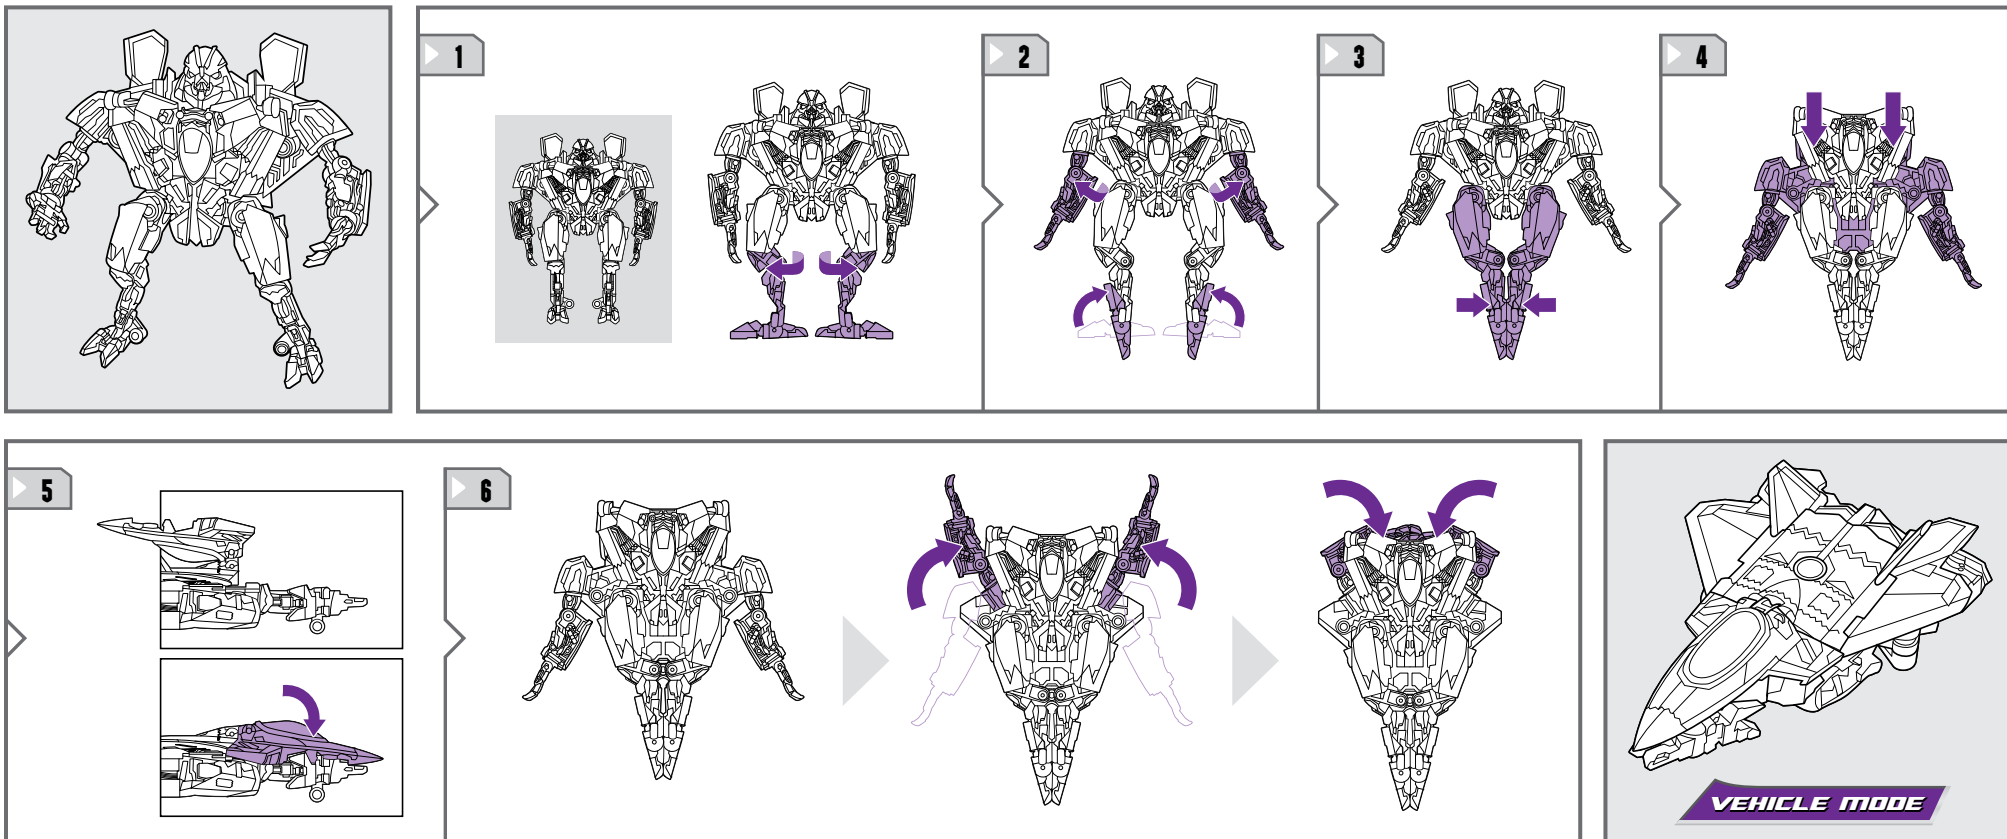

CHANGING TO VEHICLE